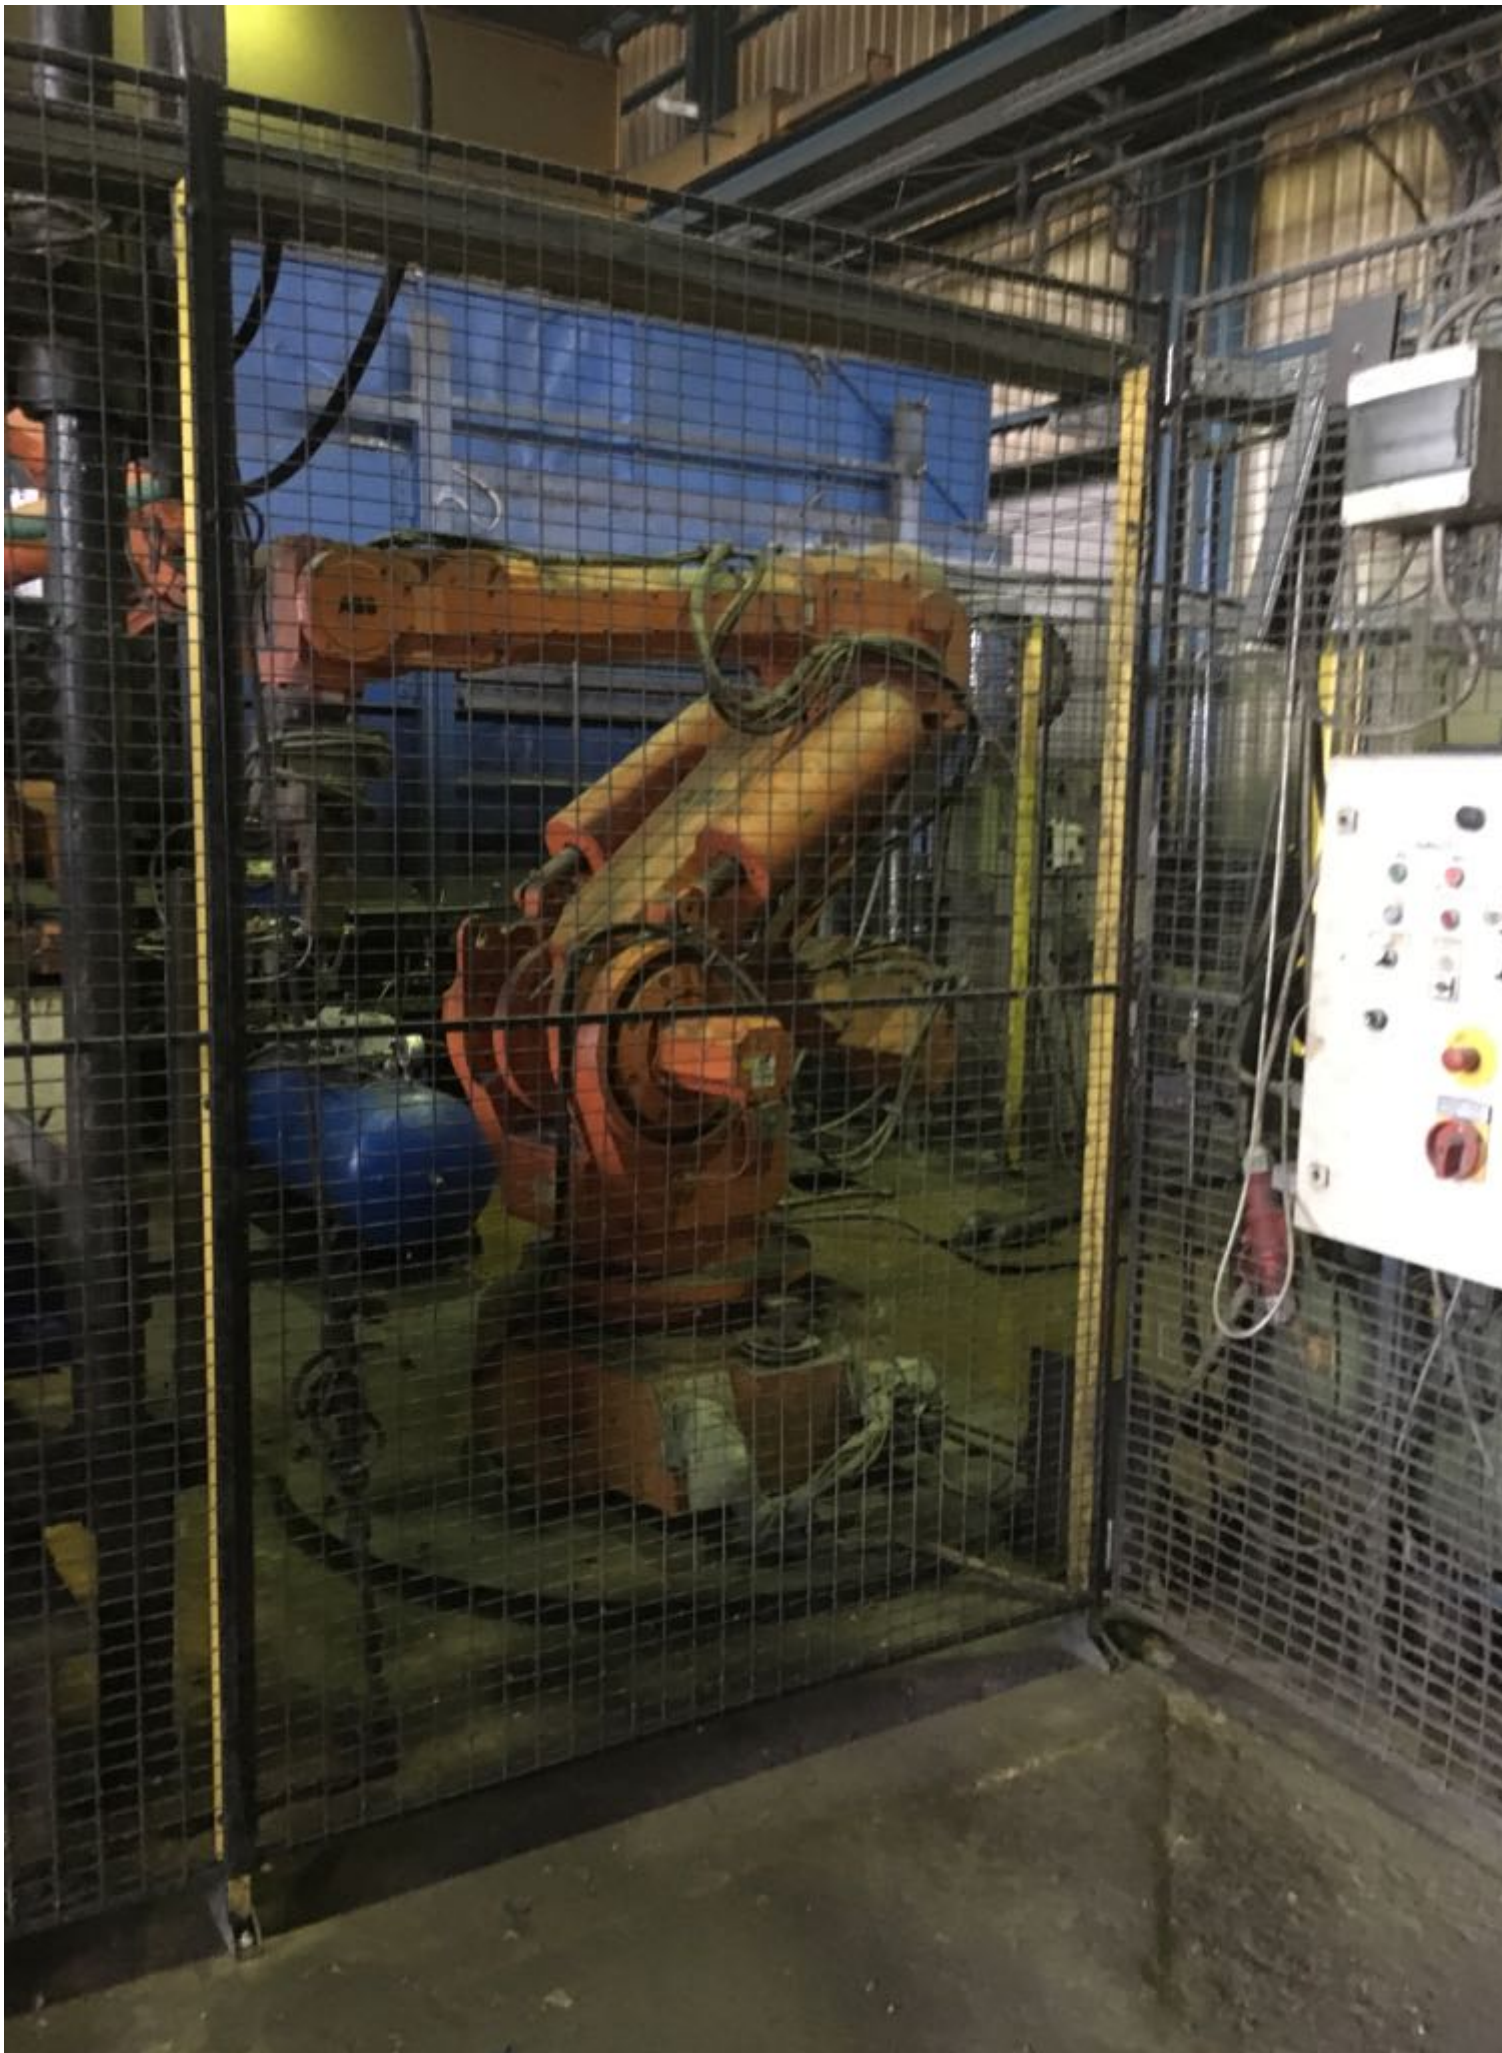

# **Used IRDA OL / 3200 S - 3200 tons Die casting machine**

Control Siemens S5

Technical specifications

- Retrofit & overhaul on Siemens S5 control in the year 2000
- Shooting force 3200 tons

Further data on request